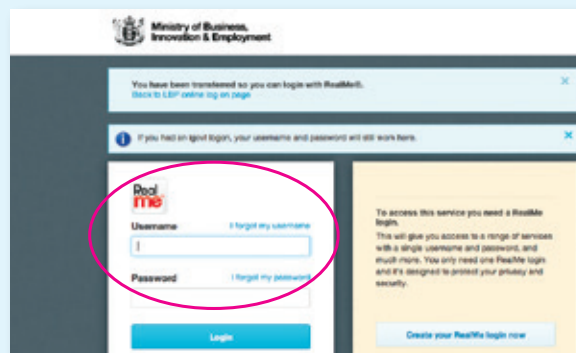

## Here's how

1

Go to [www.lbp.govt.nz](http://www.lbp.govt.nz) and click on the LBP login button

2

This takes you to the LBP Transaction page and you will need to log in by clicking on this button

3

If you already have a User Name and Password, enter them on this page.

If you don't, it's really easy to set one up – just remember to have your Activation Code handy.

4

Once you're in, look at the left hand menu and start your relicensing.