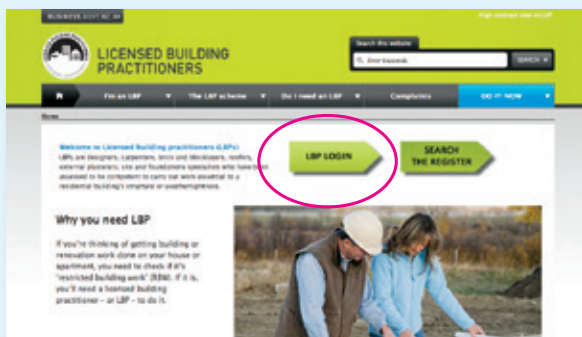

Save time. Relicense online.

Here's how

1

Go to www.lbp.govt.nz and click on the LBP login button