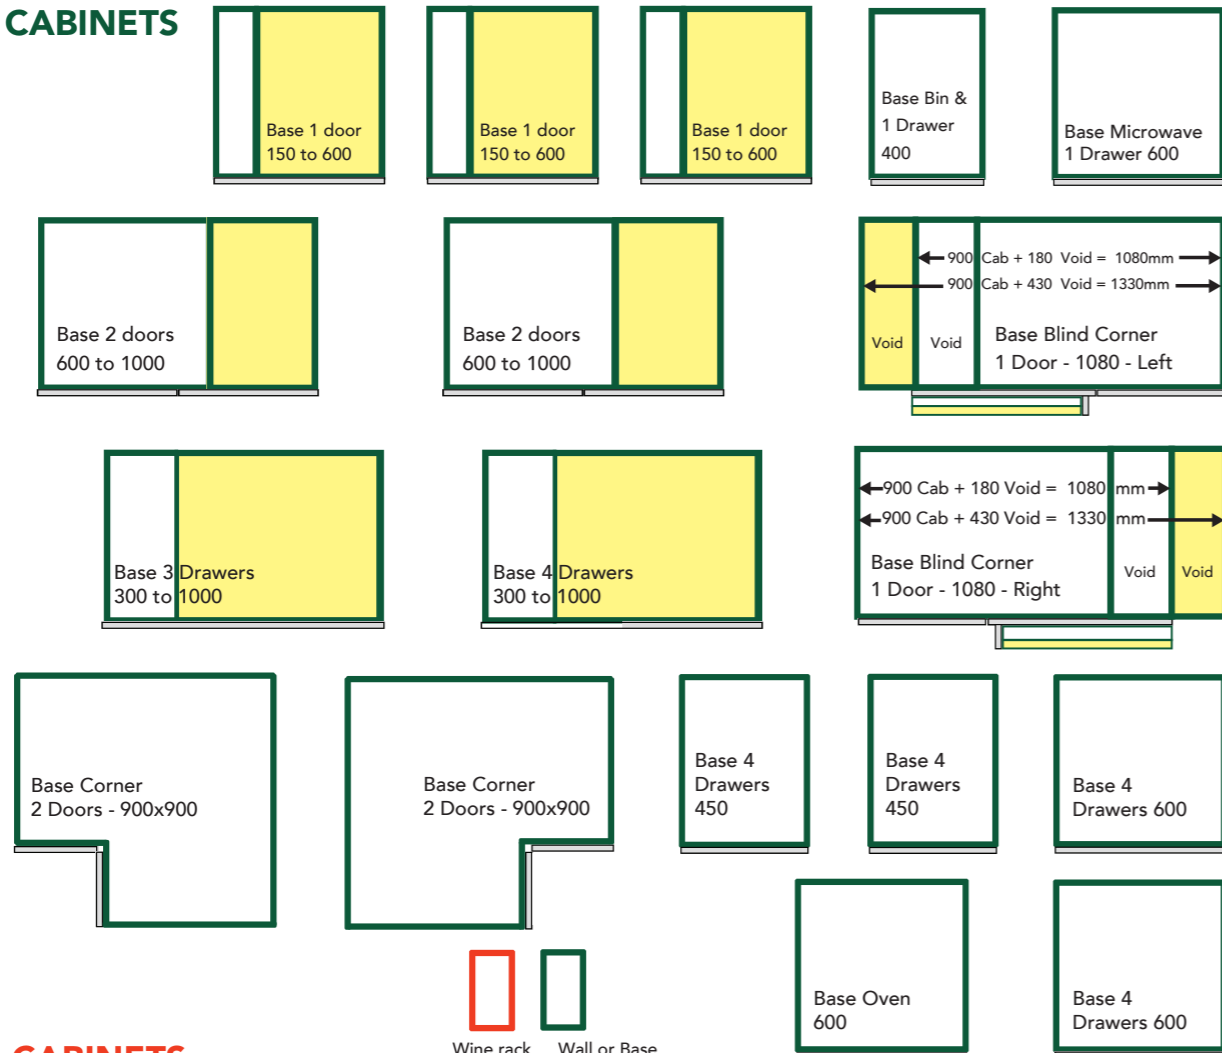

Fixed Width

Flexible Width

Items highlighted with **YELLOW** are **Flexible Width**

BASE CABINETS

WALL CABINETS

TALL CABINETS